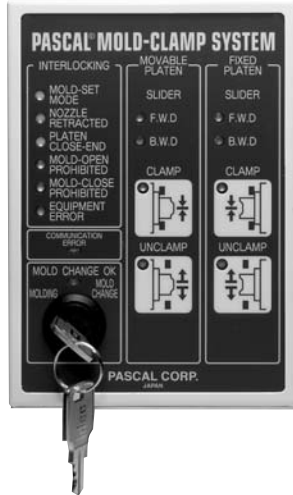

User friendly control panels with compact body and clear indication. Model EST is the operation panel, and model ECT is the control box. Brackets other than shown below are available on request.

model **EST-AE-1** (Operation Panel : L Bracket Type)

model **ECT-AE-1** (Control Box : L Bracket Type)