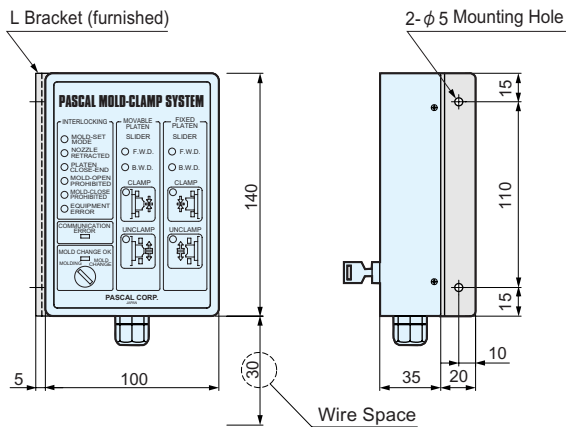

User friendly control panels with compact body and clear indication. Model EST is the operation panel, and model ECT is the control box. Brackets other than shown below are available on request.

model **EST-AE-1** (Operation Panel : L Bracket Type)

model **ECT-AE-1** (Control Box : L Bracket Type)