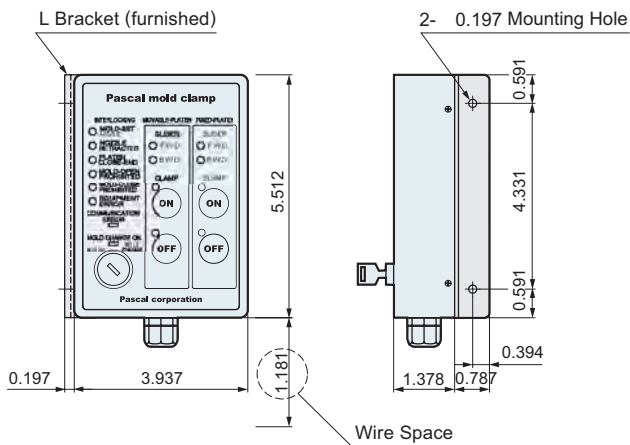

User friendly control panels with compact body and clear indication. Model EST is the operation panel, and model ECT is the control box. Brackets other than shown below are available on request.

model **EST-AE-1** (Operation Panel : L Bracket Type)

Weight 1.3 lb

model **ECT-AE-1** (Control Box : L Bracket Type)

Weight 8.8 lb